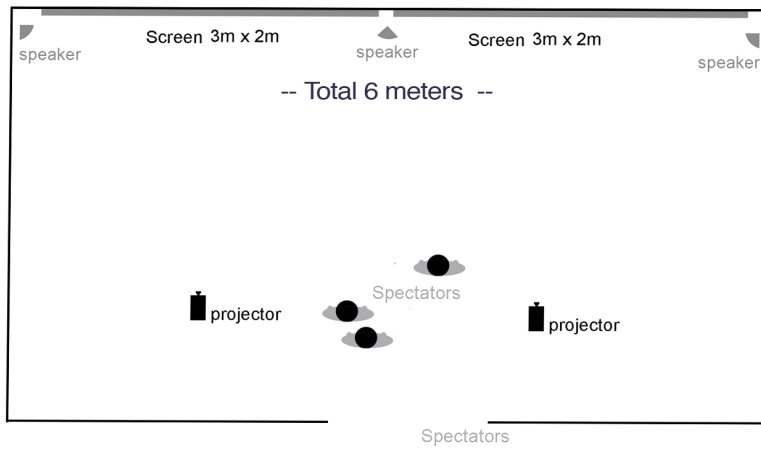

GALLERY MODELS

Something that Happened Only Once
Roderick COOVER, 2007

OPTION 1 : CORNER PROJECTION (two screen version)

OPTION 2 : SINGLE WALL PROJECTION (two screen version)

Option 3: single projector/single screen